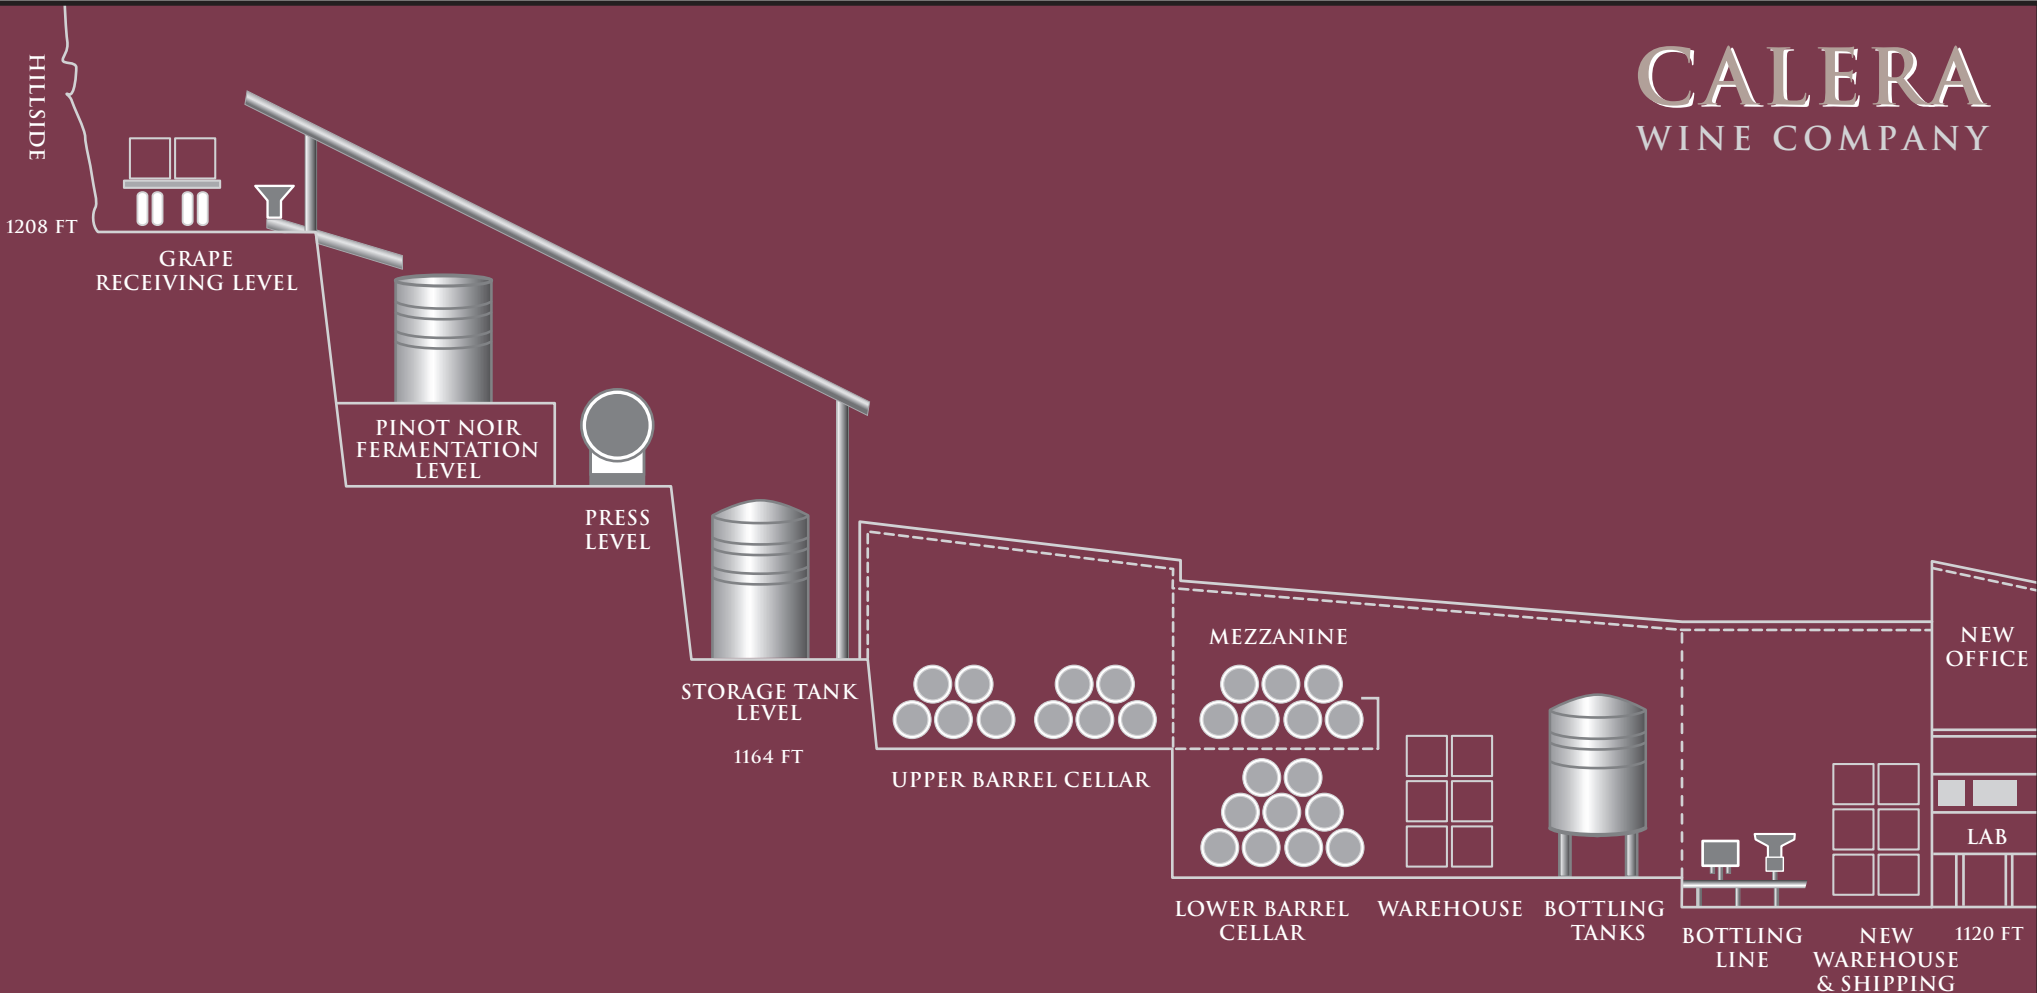

# CALERA

WINE COMPANY

GRAVITY-FLOW SCHEMATIC